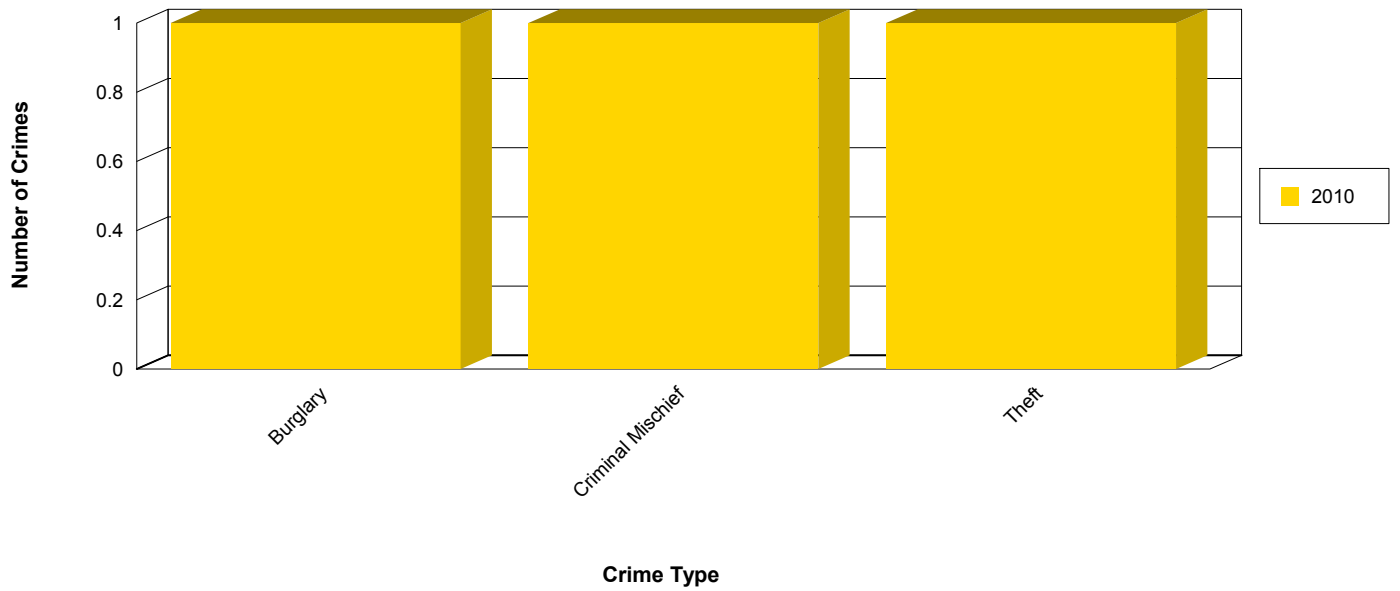

YEAR TO DATE CRIME REPORT

Counts shown are year-to-date totals as of the report month and day for each year

Includes Both Attempted and Completed Crimes

as of Sunday, February 12, 2012 at 12:54 am

Town of Bennett