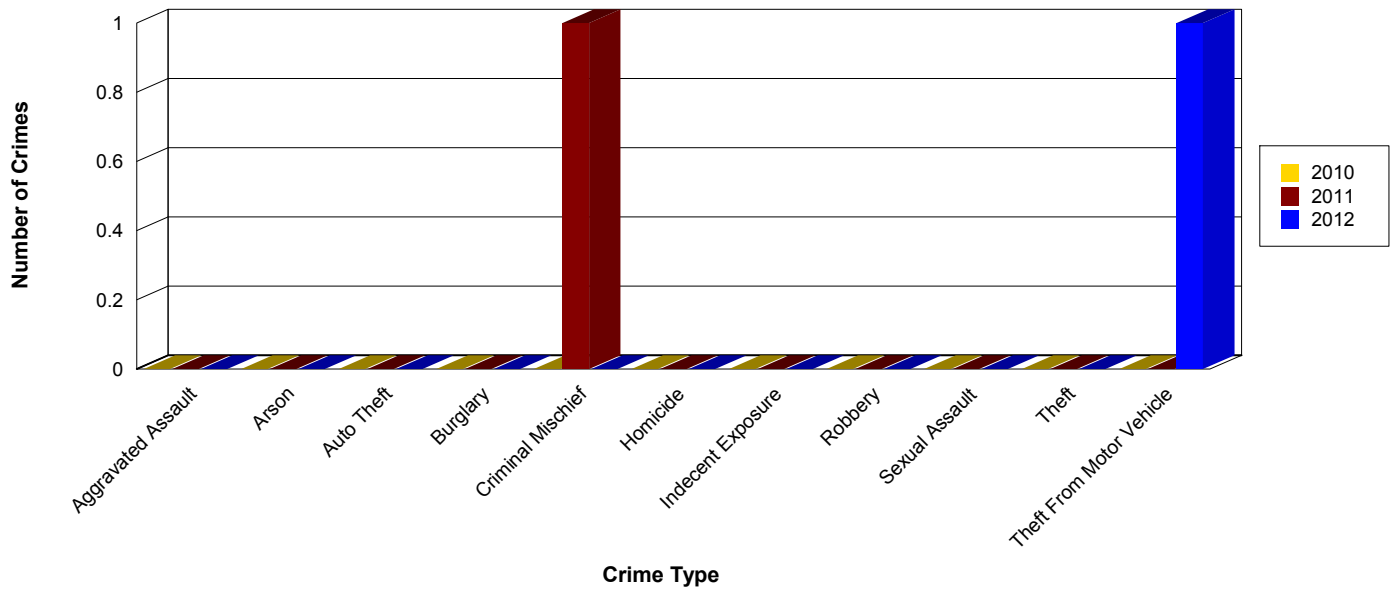

YEAR TO DATE CRIME REPORT

Counts shown are year-to-date totals as of the report month and day for each year

Includes Both Attempted and Completed Crimes

as of Sunday, February 12, 2012 at 12:54 am

Town of Bow Mar

Counts shown are year-to-date totals as of the report month and day for each year

	Total	2010	2011	2012
Total	2	0	1	1
Aggravated Assault	0	0	0	0
Arson	0	0	0	0
Auto Theft	0	0	0	0
Burglary	0	0	0	0
Criminal Mischief	1	0	1	0
Homicide	0	0	0	0
Indecent Exposure	0	0	0	0
Robbery	0	0	0	0
Sexual Assault	0	0	0	0
Theft	0	0	0	0
Theft From Motor Vehicle	1	0	0	1