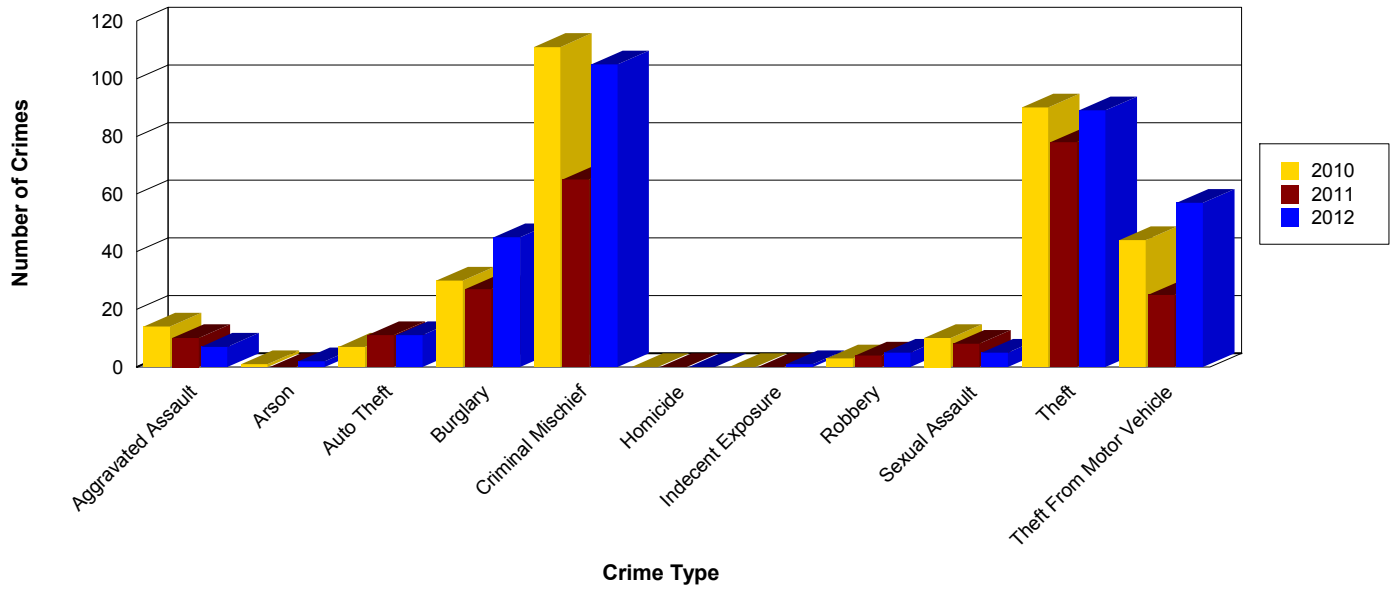

# YEAR TO DATE CRIME REPORT

Counts shown are year-to-date totals as of the report month and day for each year

Includes Both Attempted and Completed Crimes

as of Sunday, February 12, 2012 at 12:54 am

## City of Centennial

Counts shown are year-to-date totals as of the report month and day for each year

	Total	2010	2011	2012
<b>Total</b>	<b>865</b>	<b>310</b>	<b>228</b>	<b>327</b>
<b>Aggravated Assault</b>	<b>31</b>	<b>14</b>	<b>10</b>	<b>7</b>
<b>Arson</b>	<b>3</b>	<b>1</b>	<b>0</b>	<b>2</b>
<b>Auto Theft</b>	<b>29</b>	<b>7</b>	<b>11</b>	<b>11</b>
<b>Burglary</b>	<b>102</b>	<b>30</b>	<b>27</b>	<b>45</b>
<b>Criminal Mischief</b>	<b>281</b>	<b>111</b>	<b>65</b>	<b>105</b>
<b>Homicide</b>	<b>0</b>	<b>0</b>	<b>0</b>	<b>0</b>
<b>Indecent Exposure</b>	<b>1</b>	<b>0</b>	<b>0</b>	<b>1</b>
<b>Robbery</b>	<b>12</b>	<b>3</b>	<b>4</b>	<b>5</b>
<b>Sexual Assault</b>	<b>23</b>	<b>10</b>	<b>8</b>	<b>5</b>
<b>Theft</b>	<b>257</b>	<b>90</b>	<b>78</b>	<b>89</b>
<b>Theft From Motor Vehicle</b>	<b>126</b>	<b>44</b>	<b>25</b>	<b>57</b>