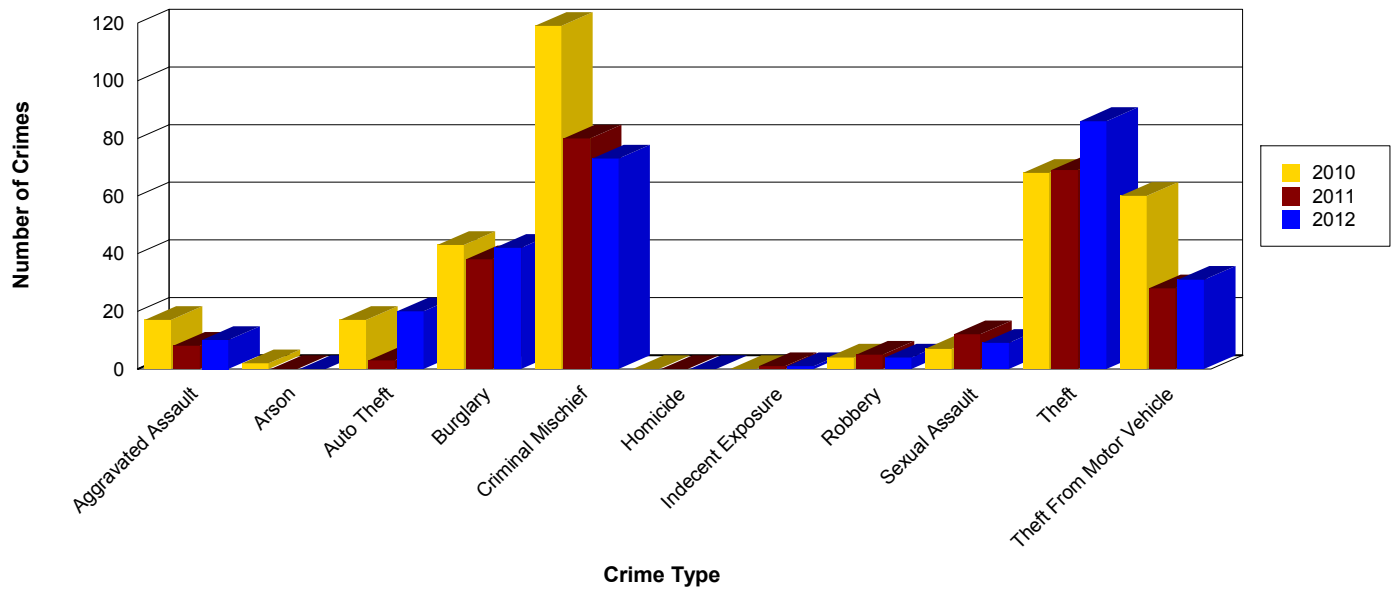

YEAR TO DATE CRIME REPORT

Counts shown are year-to-date totals as of the report month and day for each year

Includes Both Attempted and Completed Crimes

as of Sunday, February 12, 2012 at 12:54 am

Unincorporated County Locations

Counts shown are year-to-date totals as of the report month and day for each year

	Total	2010	2011	2012
Total	857	337	244	276
Aggravated Assault	35	17	8	10
Arson	2	2	0	0
Auto Theft	40	17	3	20
Burglary	123	43	38	42
Criminal Mischief	272	119	80	73
Homicide	0	0	0	0
Indecent Exposure	2	0	1	1
Robbery	13	4	5	4
Sexual Assault	28	7	12	9
Theft	223	68	69	86
Theft From Motor Vehicle	119	60	28	31